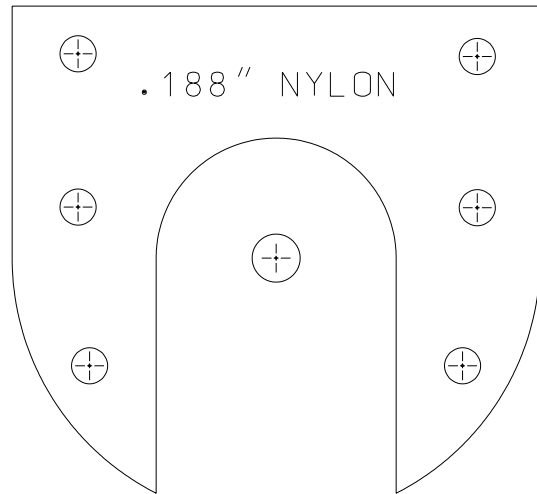

.188" NYLON

.188" NYLON

.156" 6061-T6

FULL SCALE: THIS LINE IS 6" LONG